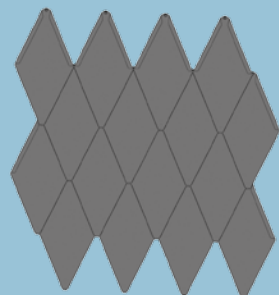

## elZinc® SQUARE SHINGLE

elZinc's Square Shingle for roofs and façades is a tile that stands out because of its easy installation. Its elegant design provides a warm and impressive appearance to the final structure.

## elZinc® RHOMBUS SHINGLE

elZinc's rhombus shingle provides a stylish appearance for roofs and façades emphasizing geometrical verticality and giving a modern and contemporary appearance.

Number of elements/m<sup>2</sup>: **14**  
Approximate weight (in 0,7mm.): **7,8 Kg**  
Measurements: **560 x 280 mm**  
N° pieces/box: **35 (2,5 m<sup>2</sup>)**

## elZinc® ROUNDED FISH SCALE SHINGLE

An updated classic, elZinc's Rounded Fish Scale Shingle starts from a classical shape to achieve the best effect while using present-day material. The wide range of finishes allow for great versatility in the final appearance of roofs and façades.