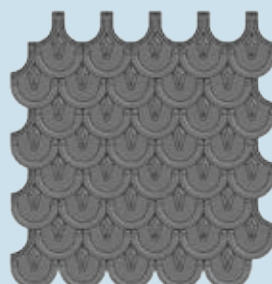

elZinc® ROUNDED FISH SCALE SHINGLE

An updated classic, elZinc's Rounded Fish Scale Shingle starts from a classical shape to achieve the best effect while using present-day material. The wide range of finishes allow for great versatility in the final appearance of roofs and façades.

Number of elements/m²: **41**
Approximate weight (in 0,7mm.): **7,4 Kg**
Measurements: **280 x 200 mm**
N° pieces/box: **104 (2,5 m²)**